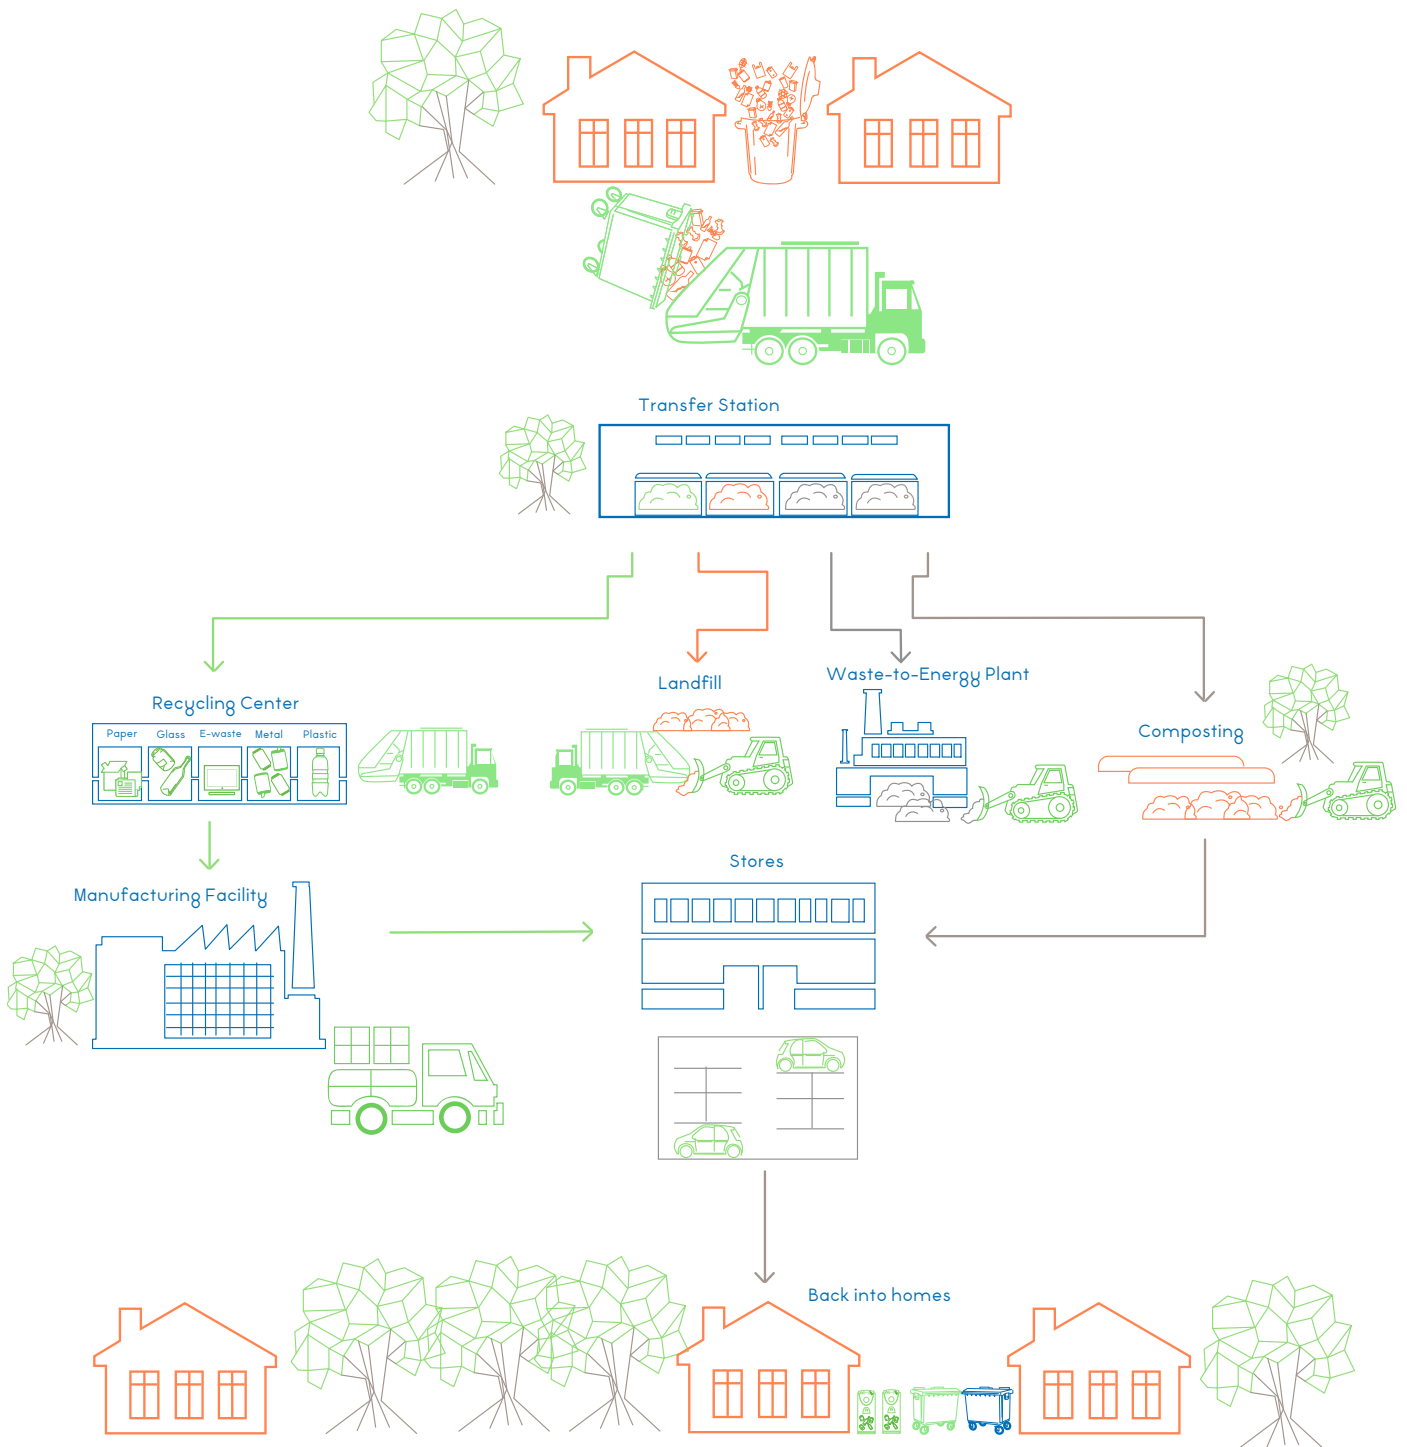

---

Mechanical Biological Treatment  
(MBT)

---

**M**echanical Biological Treatment (MBT) enables the recovery of materials and stabilization of the biodegradable fraction from Municipal Solid Waste (MSW). As a result, the volume of the waste going to the landfill is reduced, as well as management needs. Furthermore, additional income can be achieved through the recovery of marketable products such as recyclables, biogas, energy, compost and solid fuel.

ADVANCED & EASY SOLUTIONS TO EVERYWHERE.....

We offer a mechanical pre-sorting, producing homogenous high-quality recovered materials such as recyclables and RDF. This can be combined with a biological treatment process, such as our Composting Tunnel or the Anaerobic Digestion Tunnel to produce biogas and energy, as well as compost. Additionally, we match the needs of residential communities, tourism Facilities and companies with our compact Containerized Composting Unit for MSW or source separated organic fraction. The compost produced may be suitable for backfilling uses (i.e. Landfill, mines, etc), soil rehabilitation or agricultural uses.

## SERVICES + PRODUCTS

---

UW Tech provides full-service Professional Engineering and Consulting in Solid Waste Management, Treatment Plants and Landfills. Also, UW Tech develops and merchandises Innovating Technologies for MBT, Anaerobic Digestion with biogas production and Composting systems for Solid wastes and compact containerized RO systems for Leachate treatment, Wastewater from MBT plants and Liquid Digestates.

## our factory